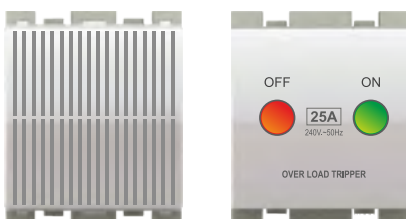

10052

10053

Code	Item	Rate Per Pc. ECO White	Pkg
ARTINO 6A SOCKET			
10047	2 Pin Socket 1 Module with shutter	99.00	20
10048	2 in1 Socket	108.00	10
10049	Multi Socket with shutter	175.00	10
10048A	3 Pin Socket	108.00	10

ARTINO POWER SOCKET			
10050	13A International Socket	220.00	10
10051	6A /16A Universal Socket	220.00	10

2 MODULE SUPPORT ACCESSORIES			
10052	2 Module Buzzer	350.00	10
10053	25 A Tripper (Suitable for Water Heater, A,C, Microwave oven etc.)	545.00	10