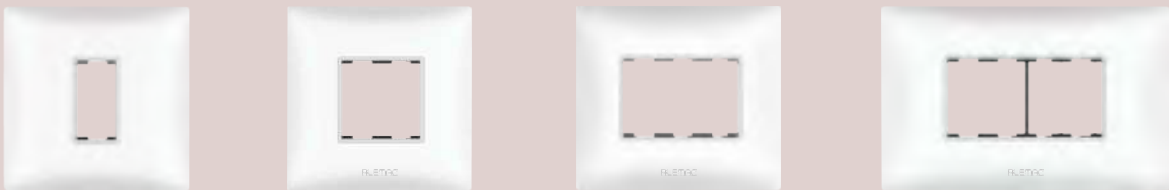

ARTINO[®]
MODULAR WOODEN FRAME

Keep it
Contemporary

COVER PLATE SIZES

4.5X4.5

4.5X4.5

5X4.5

7X4.5

8.5X4.5