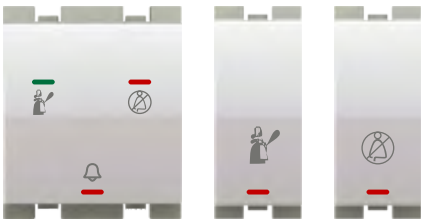

ARTINO 50
2 Module Bell Switch With Do Not Disturb/make My Room - Indicator (Outside Room)

Make My Room / Do Not Disturb With Bell Indicator Switch For 3 Module Plate (Outside Room)

10075

10076

10077

10078