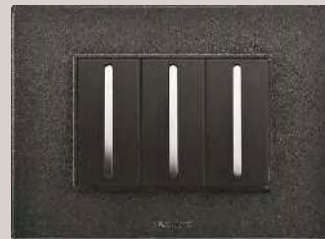

The Acura plates have a dynamic existence that commands attention.

Available Colours

Cover Plates

Eco White

Black

Graphite

Available Plates

ACURA COVER PLATES (WITH BASE)