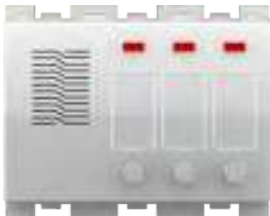

ARTINO 50
2 Module Bell Switch With Do Not Disturb/make My Room - Indicator (Outside Room)

Make My Room / Do Not Disturb With Bell Indicator Switch For 3 Module Plate (Outside Room)

10075

10076

10077

10078