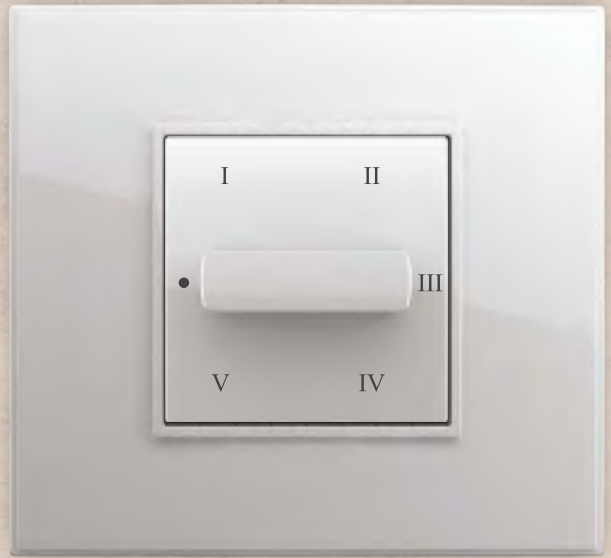

2 Module Five Step Fan Regulator