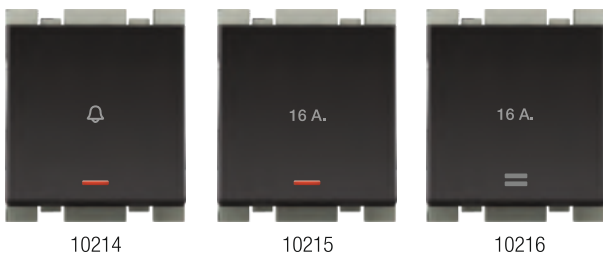

Code Black	Code Graphite	Item	Rate Per Pc. Black/Graphite	Pkg
ARTINO 20 SWITCH 1M				
10209	11209	6A 1 Way Switch	114.00	20
10210	11210	6A 2 Way Switch	165.00	20
10211	11211	6A Bell Push With Ind.	165.00	20
10212	11212	16A 1 Way Switch with Ind.	205.00	20
10213	11213	16A 2 Way Switch	205.00	20
ARTINO 20 SWITCH 2M				
10214	11214	6A Bell Push With Ind.	245.00	10
10215	11215	16A 1 Way Switch with Ind.	260.00	10
10216	11216	16A 2 way Switch	260.00	10

The Ever Classy, Lustrous and Stunning

ARTINO 20 Switches are Made for Your Home and Office.

They are Unique in Shape and The Addition of These Switches to Your Interiors will Elevate Your Interiors to The Next Level.

Engineered For Better Functioning