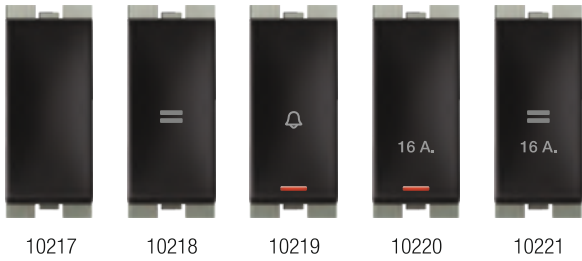

Code Black	Code Graphite	Item	Rate Per Pc. Black/Graphite	Pkg
ARTINO 30 SWITCH 1M				
10217	11217	6A 1 Way Switch	114.00	20
10218	11218	6A 2 Way Switch	165.00	20
10219	11219	6A Bell Push With Ind.	165.00	20
10220	11220	16A 1 Way Switch with Ind.	205.00	20
10221	11221	16A 2 Way Switch	205.00	20
ARTINO 30 SWITCH 2M				
10222	11222	6A Bell Push With Ind.	245.00	10
10223	11223	16A 1 Way Switch with Ind.	260.00	10
10224	11224	16A 2 way Switch	260.00	10

The **ARTINO 30** is the latest option for modern houses. Simplicity and subtleness is the key differentiation in its design. Beautify your space with this chic shape that suit your requirements and modern architecture.

To Your Beautiful Homes