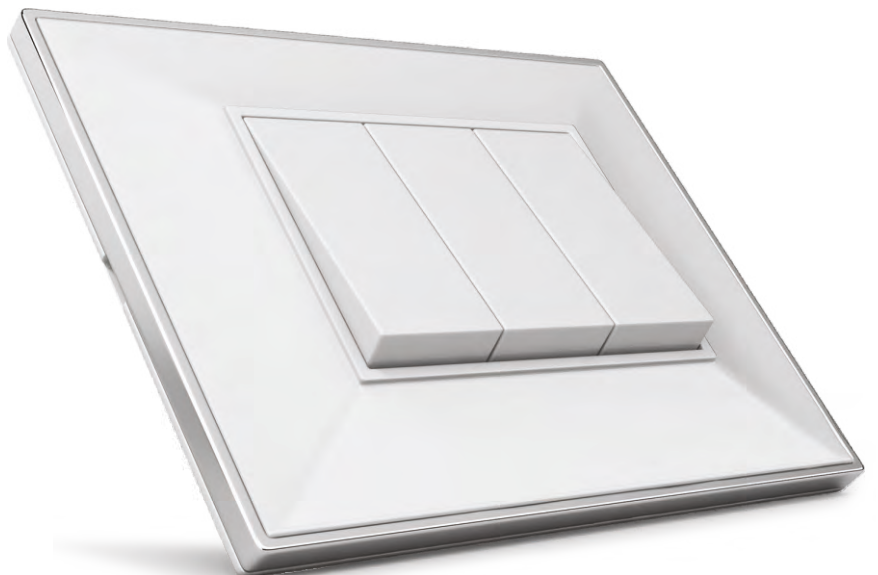

Code	Item	Rate Per Pc. Eco White	Pkg
ARTINO 10 SWITCH 1M			
10001	6A 1 Way Switch	99.00	20
10002	6A 2Way Switch	150.00	20
10003	6A Bell Push With Ind.	150.00	20
10004	16A 1 Way Switch With Ind.	190.00	20
10005	16A 2 Way Switch	190.00	20
ARTINO 10 SWITCH 2M			
10006	6A Bell Push With Ind.	215.00	10
10007	16A. 1Way Switch with Ind.	230.00	10
10008	16A 2 Way Switch	230.00	10

Experience convenience living with **ARTINO 10** switch.
The seamless design of the knob paired with an ideal shape and size makes it the best choice. The lively design and pattern will blend well with any type of décor

Seamless Experience