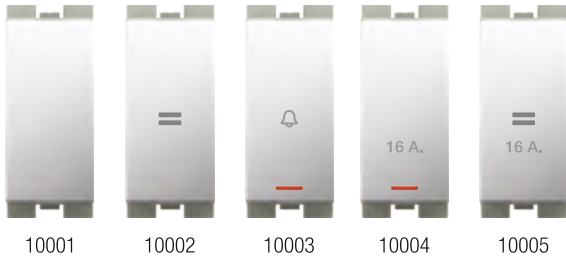

They are an impeccable blend of art and innovation. Experience a pool of elegance and luxury with this range.

ARTINO

Code	Item	Rate Per Pc. Eco White	Pkg
ARTINO 10 SWITCH 1M			
10001	6A 1 Way Switch	99.00	20
10002	6A 2Way Switch	150.00	20
10003	6A Bell Push With Ind.	150.00	20
10004	16A 1 Way Switch With Ind.	190.00	20
10005	16A 2 Way Switch	190.00	20
ARTINO 10 SWITCH 2M			
10006	6A Bell Push With Ind.	215.00	10
10007	16A. 1Way Switch with Ind.	230.00	10
10008	16A 2 Way Switch	230.00	10