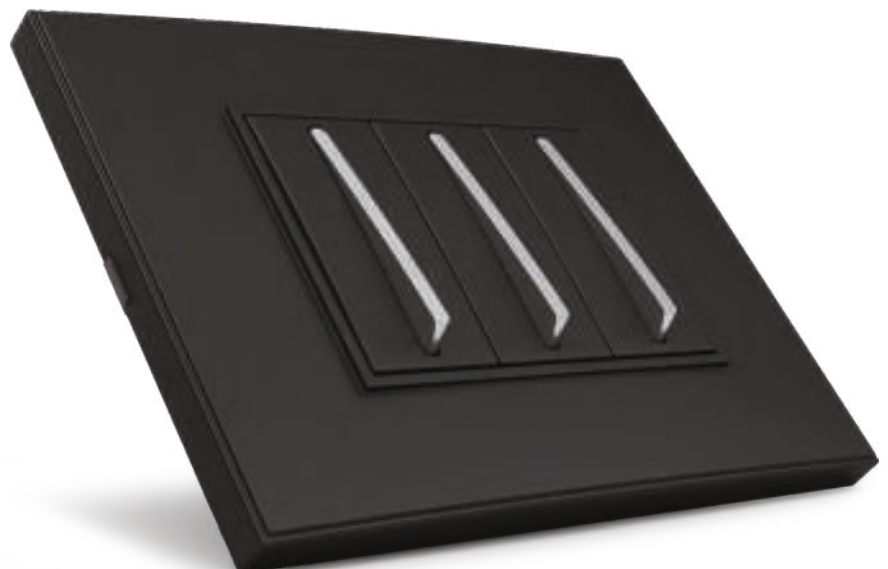

Code	Item	Rate Per Pc.	
		Black	Pkg
ARTINO 40 SWITCH 1M			
10225	6A 1 Way Switch	150.00	20
10226	6A 2 Way Switch	185.00	20
10227	6A Bell Push	185.00	20
10228	16A 1 Way Switch	205.00	20
10229	16A 2 Way Switch	245.00	20

With our **ARTINO 40** knobs and its sleek looks, pushing a switch has never been easier. A gentle pressure and voila, your work is done. It is designed to keep minimalism and sophistication at its best for modern living.

But Stand Apart