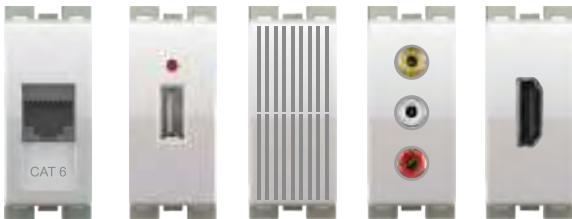

10298

10299

ALEMAC
PRODUCT

SUPPORT ACCESSORIES

D.P Switch with Indicator

USB Charger with Ind 2 AMP. & Cat 6 with Shutter

10036

10037 10038 10039 10040 10041