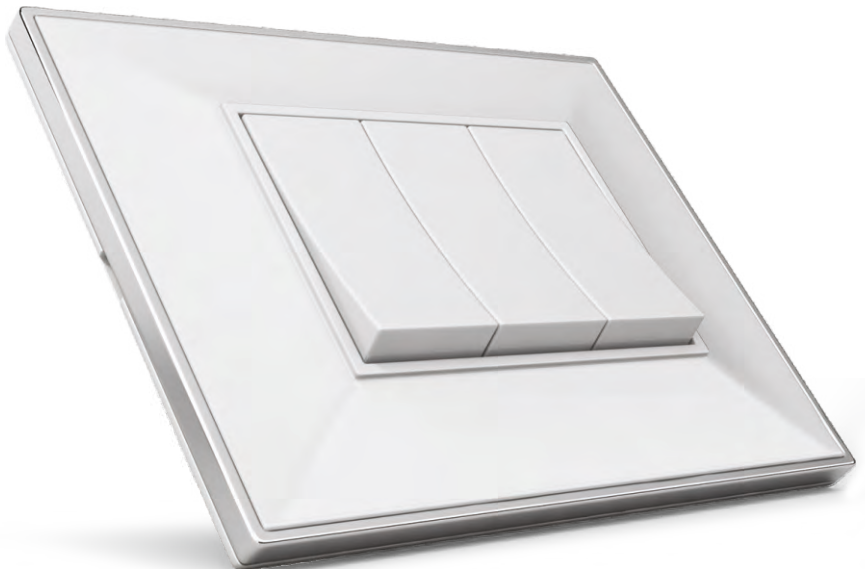

Code	Item	Rate Per Pc. Eco White	Pkg
ARTINO 20 SWITCH 1M			
10009	6A 1 Way Switch	99.00	20
10010	6A 2 Way Switch	150.00	20
10011	6A Bell Push With Ind.	150.00	20
10012	16A 1 Way Switch with Ind.	190.00	20
10013	16A 2 Way Switch	190.00	20
ARTINO 20 SWITCH 2M			
10014	6A Bell Push With Ind.	215.00	10
10015	16A 1 Way Switch with Ind.	230.00	10
10016	16A 2 way Switch	230.00	10

The Ever Classy, Lustrous and Stunning
ARTINO 20 Switches are Made for Your Home and Office.
They are Unique in Shape and The Addition of
These Switches to Your Interiors will Elevate
Your Interiors to The Next Level.

Uninterrupted Action Technology