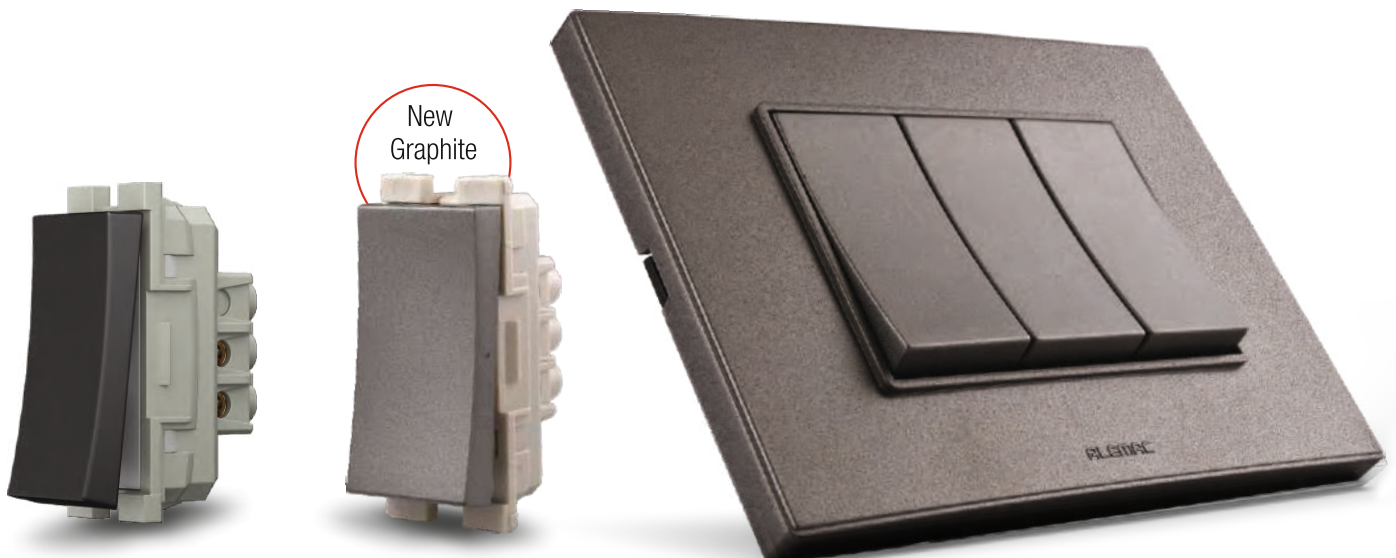

Engineered For Better Functioning