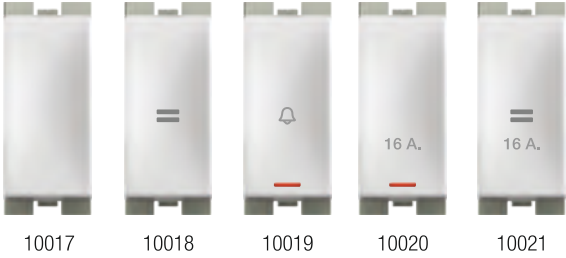

Code	Item	Rate Per Pc. Eco White	Pkg
ARTINO 30 SWITCH 1M			
10017	6A 1 Way Switch	99.00	20
10018	6A 2 Way Switch	150.00	20
10019	6A Bell Push With Ind.	150.00	20
10020	16A 1 Way Switch with Ind.	190.00	20
10021	16A 2 Way Switch	190.00	20
ARTINO 30 SWITCH 2M			
10022	6A Bell Push With Ind.	215.00	10
10023	16A 1 Way Switch with Ind.	230.00	10
10024	16A 2 way Switch	230.00	10

The **ARTINO 30** is the latest option for modern houses. Simplicity and subtleness is the key differentiation in its design. Beautify your space with this chic shape that suit your requirements and modern architecture.

Switches That Adapt Beautifully