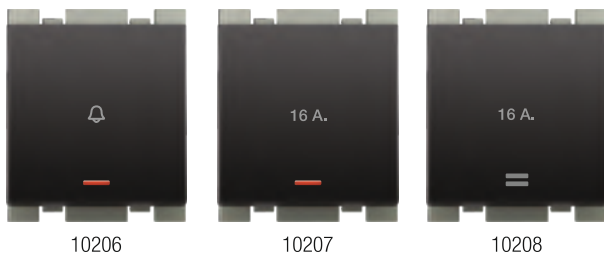

Code Black	Code Graphite	Item	Rate Per Pc. Black/Graphite	Pkg

ARTINO 10 SWITCH 1M

10201	11201	6A 1 Way Switch	114.00	20
10202	11202	6A 2Way Switch	165.00	20
10203	11203	6A Bell Push With Ind.	165.00	20
10204	11204	16A 1 Way Switch With Ind.	205.00	20
10205	11205	16A 2 Way Switch	205.00	20

ARTINO 10 SWITCH 2M

10206	11206	6A Bell Push With Ind.	245.00	10
10207	11207	16A, 1Way Switch with Ind.	260.00	10
10208	11208	16A 2 Way Switch	260.00	10

Experience convenience living with **ARTINO 10** switch. The seamless design of the knob paired with an ideal shape and size makes it the best choice. The lively design and pattern will blend well with any type of décor

Inside Out