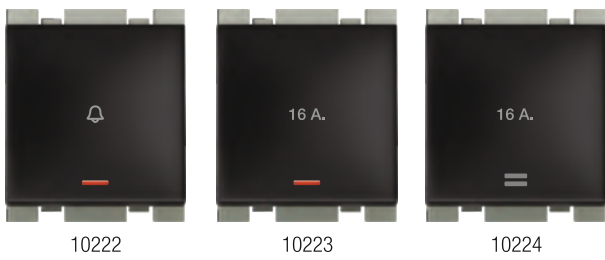

Code Black	Code Graphite	Item	Rate Per Pc. Black/Graphite	Pkg
ARTINO 30 SWITCH 1M				
10217	11217	6A 1 Way Switch	114.00	20
10218	11218	6A 2 Way Switch	165.00	20
10219	11219	6A Bell Push With Ind.	165.00	20
10220	11220	16A 1 Way Switch with Ind.	205.00	20
10221	11221	16A 2 Way Switch	205.00	20
ARTINO 30 SWITCH 2M				
10222	11222	6A Bell Push With Ind.	245.00	10
10223	11223	16A 1 Way Switch with Ind.	260.00	10
10224	11224	16A 2 way Switch	260.00	10

The **ARTINO 30** is the latest option for modern houses. Simplicity and subtleness is the key differentiation in its design. Beautify your space with this chic shape that suit your requirements and modern architecture.

To Your Beautiful Homes