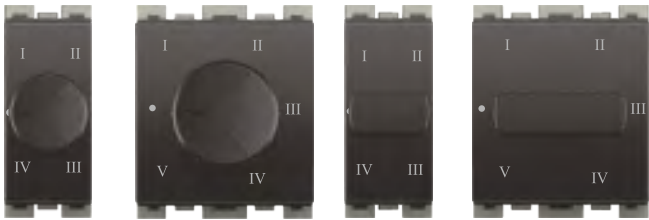

10256   10257   10258   10259