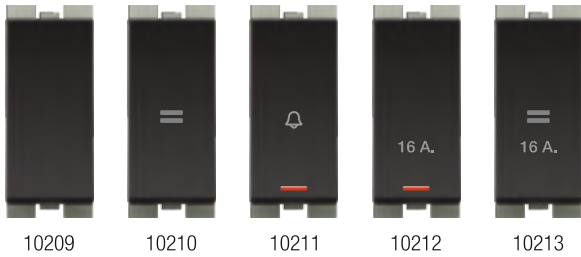

Code Black	Code Graphite	Item	Rate Per Pc. Black/Graphite	Pkg
ARTINO 20 SWITCH 1M				
10209	11209	6A 1 Way Switch	114.00	20
10210	11210	6A 2 Way Switch	165.00	20
10211	11211	6A Bell Push With Ind.	165.00	20
10212	11212	16A 1 Way Switch with Ind.	205.00	20
10213	11213	16A 2 Way Switch	205.00	20
ARTINO 20 SWITCH 2M				
10214	11214	6A Bell Push With Ind.	245.00	10
10215	11215	16A 1 Way Switch with Ind.	260.00	10
10216	11216	16A 2 way Switch	260.00	10

The Ever Classy, Lustrous and Stunning

ARTINO 20 Switches are Made for Your Home and Office.

They are Unique in Shape and The Addition of These Switches to Your Interiors will Elevate Your Interiors to The Next Level.

Engineered For Better Functioning