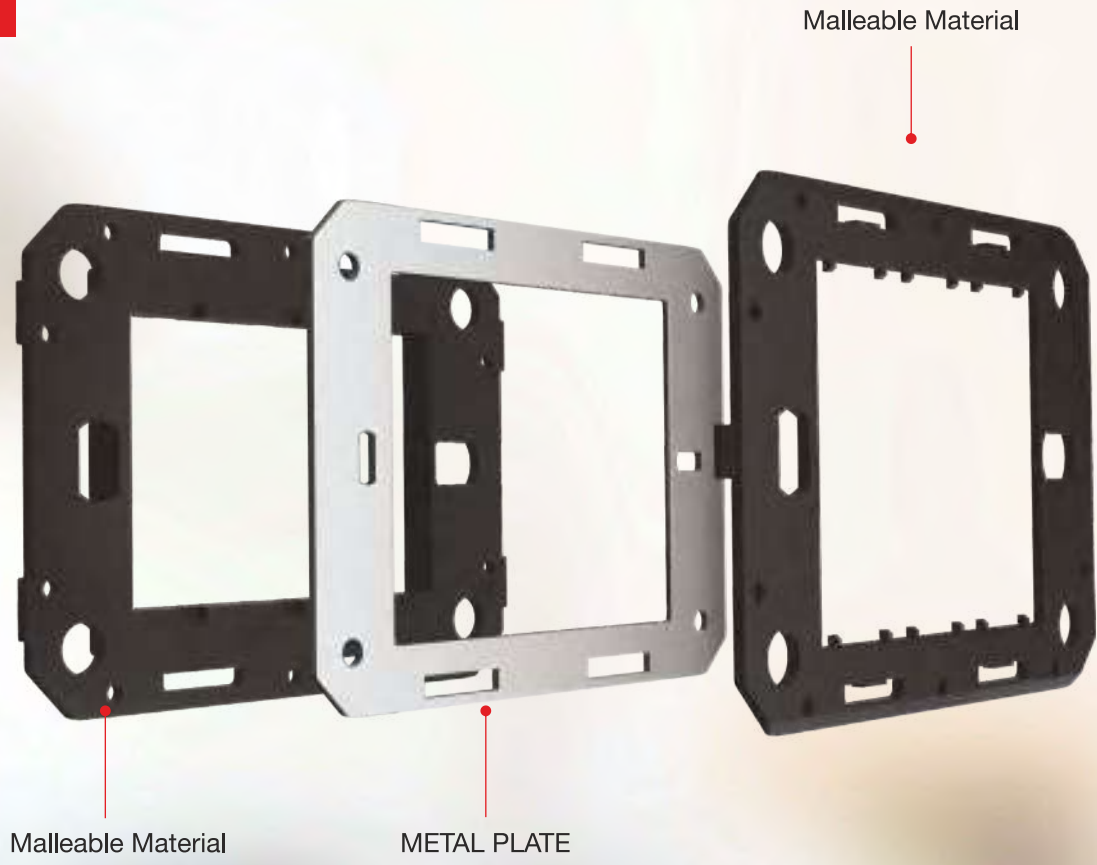

Excellence and Eminence.

Alemac stands for quality, excellence and eminence. Thriving to deliver high-quality products and the best for the value, our base frames comprises of high-grade metal covered with heavy duty malleable material on both the sides.

This ensemble is extremely durable and enables to you install the cover plates on a flat surface without leaving any gaps between the wall and the cover plate.