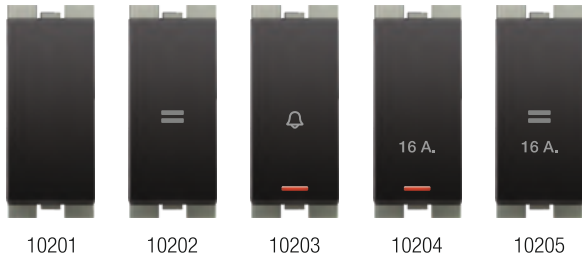

Code Black	Code Graphite	Item	Rate Per Pc. Black/Graphite	Pkg

ARTINO 10 SWITCH 1M

10201	11201	6A 1 Way Switch	114.00	20
10202	11202	6A 2Way Switch	165.00	20
10203	11203	6A Bell Push With Ind.	165.00	20
10204	11204	16A 1 Way Switch With Ind.	205.00	20
10205	11205	16A 2 Way Switch	205.00	20

ARTINO 10 SWITCH 2M

10206	11206	6A Bell Push With Ind.	245.00	10
10207	11207	16A, 1Way Switch with Ind.	260.00	10
10208	11208	16A 2 Way Switch	260.00	10

Experience convenience living with **ARTINO 10** switch. The seamless design of the knob paired with an ideal shape and size makes it the best choice. The lively design and pattern will blend well with any type of décor

Inside Out