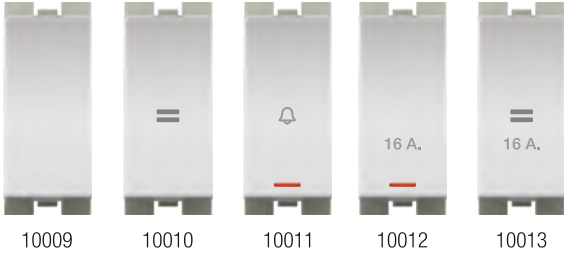

Code	Item	Rate Per Pc. Eco White	Pkg
ARTINO 20 SWITCH 1M			
10009	6A 1 Way Switch	99.00	20
10010	6A 2 Way Switch	150.00	20
10011	6A Bell Push With Ind.	150.00	20
10012	16A 1 Way Switch with Ind.	190.00	20
10013	16A 2 Way Switch	190.00	20
ARTINO 20 SWITCH 2M			
10014	6A Bell Push With Ind.	215.00	10
10015	16A 1 Way Switch with Ind.	230.00	10
10016	16A 2 way Switch	230.00	10

The Ever Classy, Lustrous and Stunning
ARTINO 20 Switches are Made for Your Home and Office.
They are Unique in Shape and The Addition of
These Switches to Your Interiors will Elevate
Your Interiors to The Next Level.

Uninterrupted Action Technology