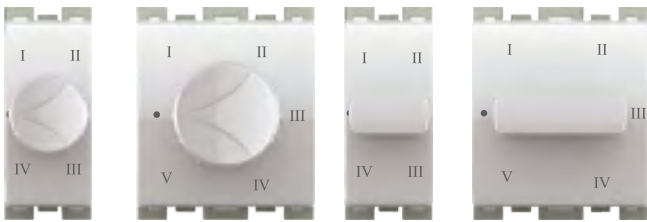

10056   10057   10058   10059